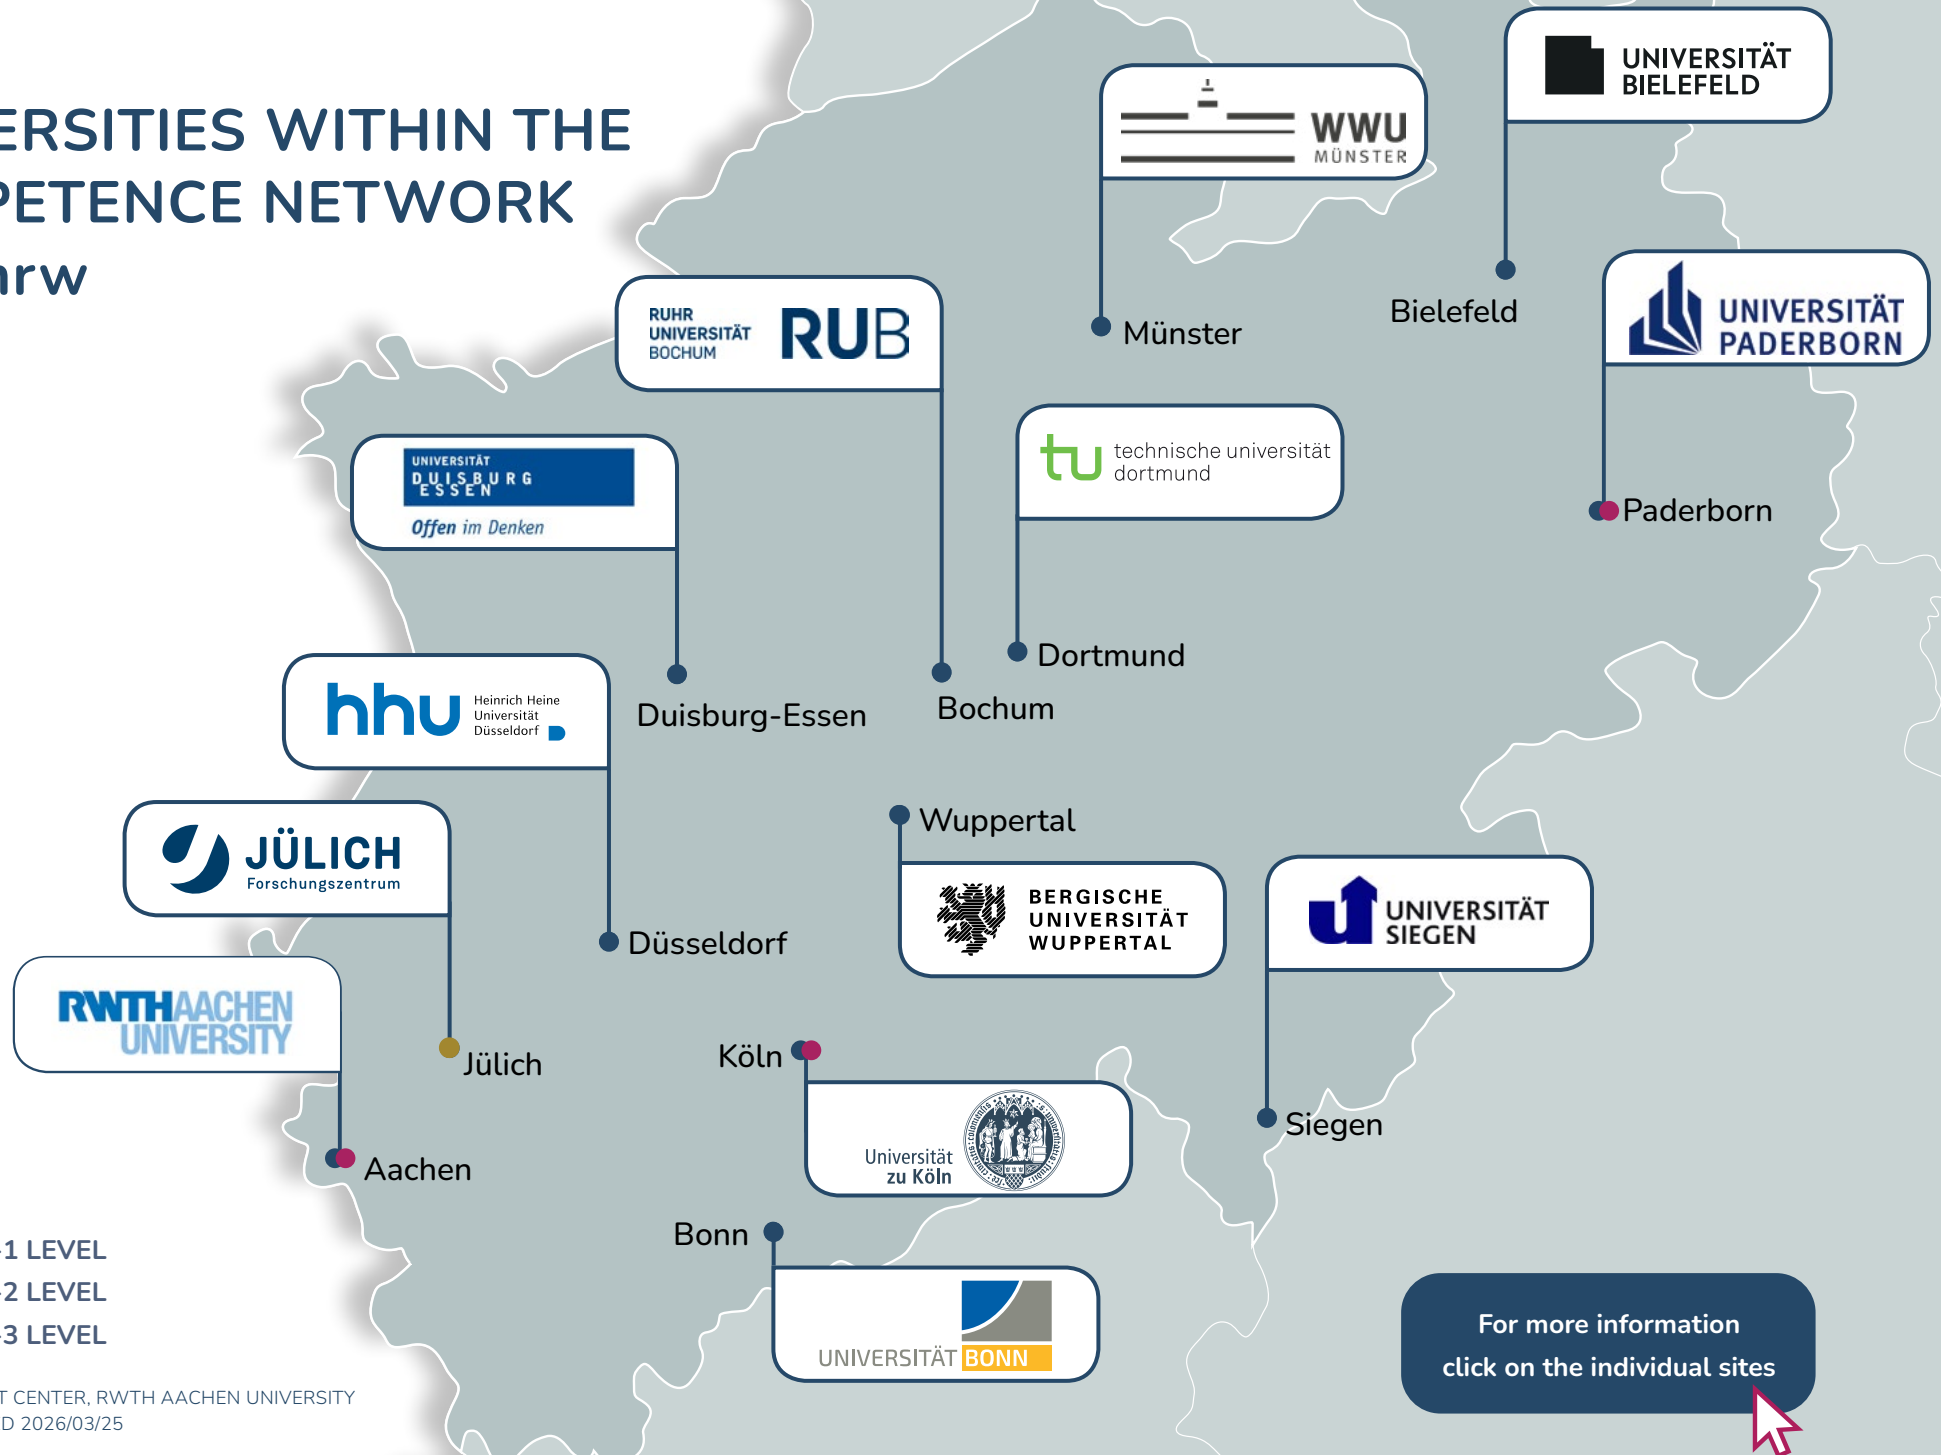

UNIVERSITIES WITHIN THE COMPETENCE NETWORK HPC.nrw

- TIER-1 LEVEL
- TIER-2 LEVEL
- TIER-3 LEVEL

COPYRIGHT: IT CENTER, RWTH AACHEN UNIVERSITY
LAST UPDATED 2026/03/25

For more information
click on the individual sites