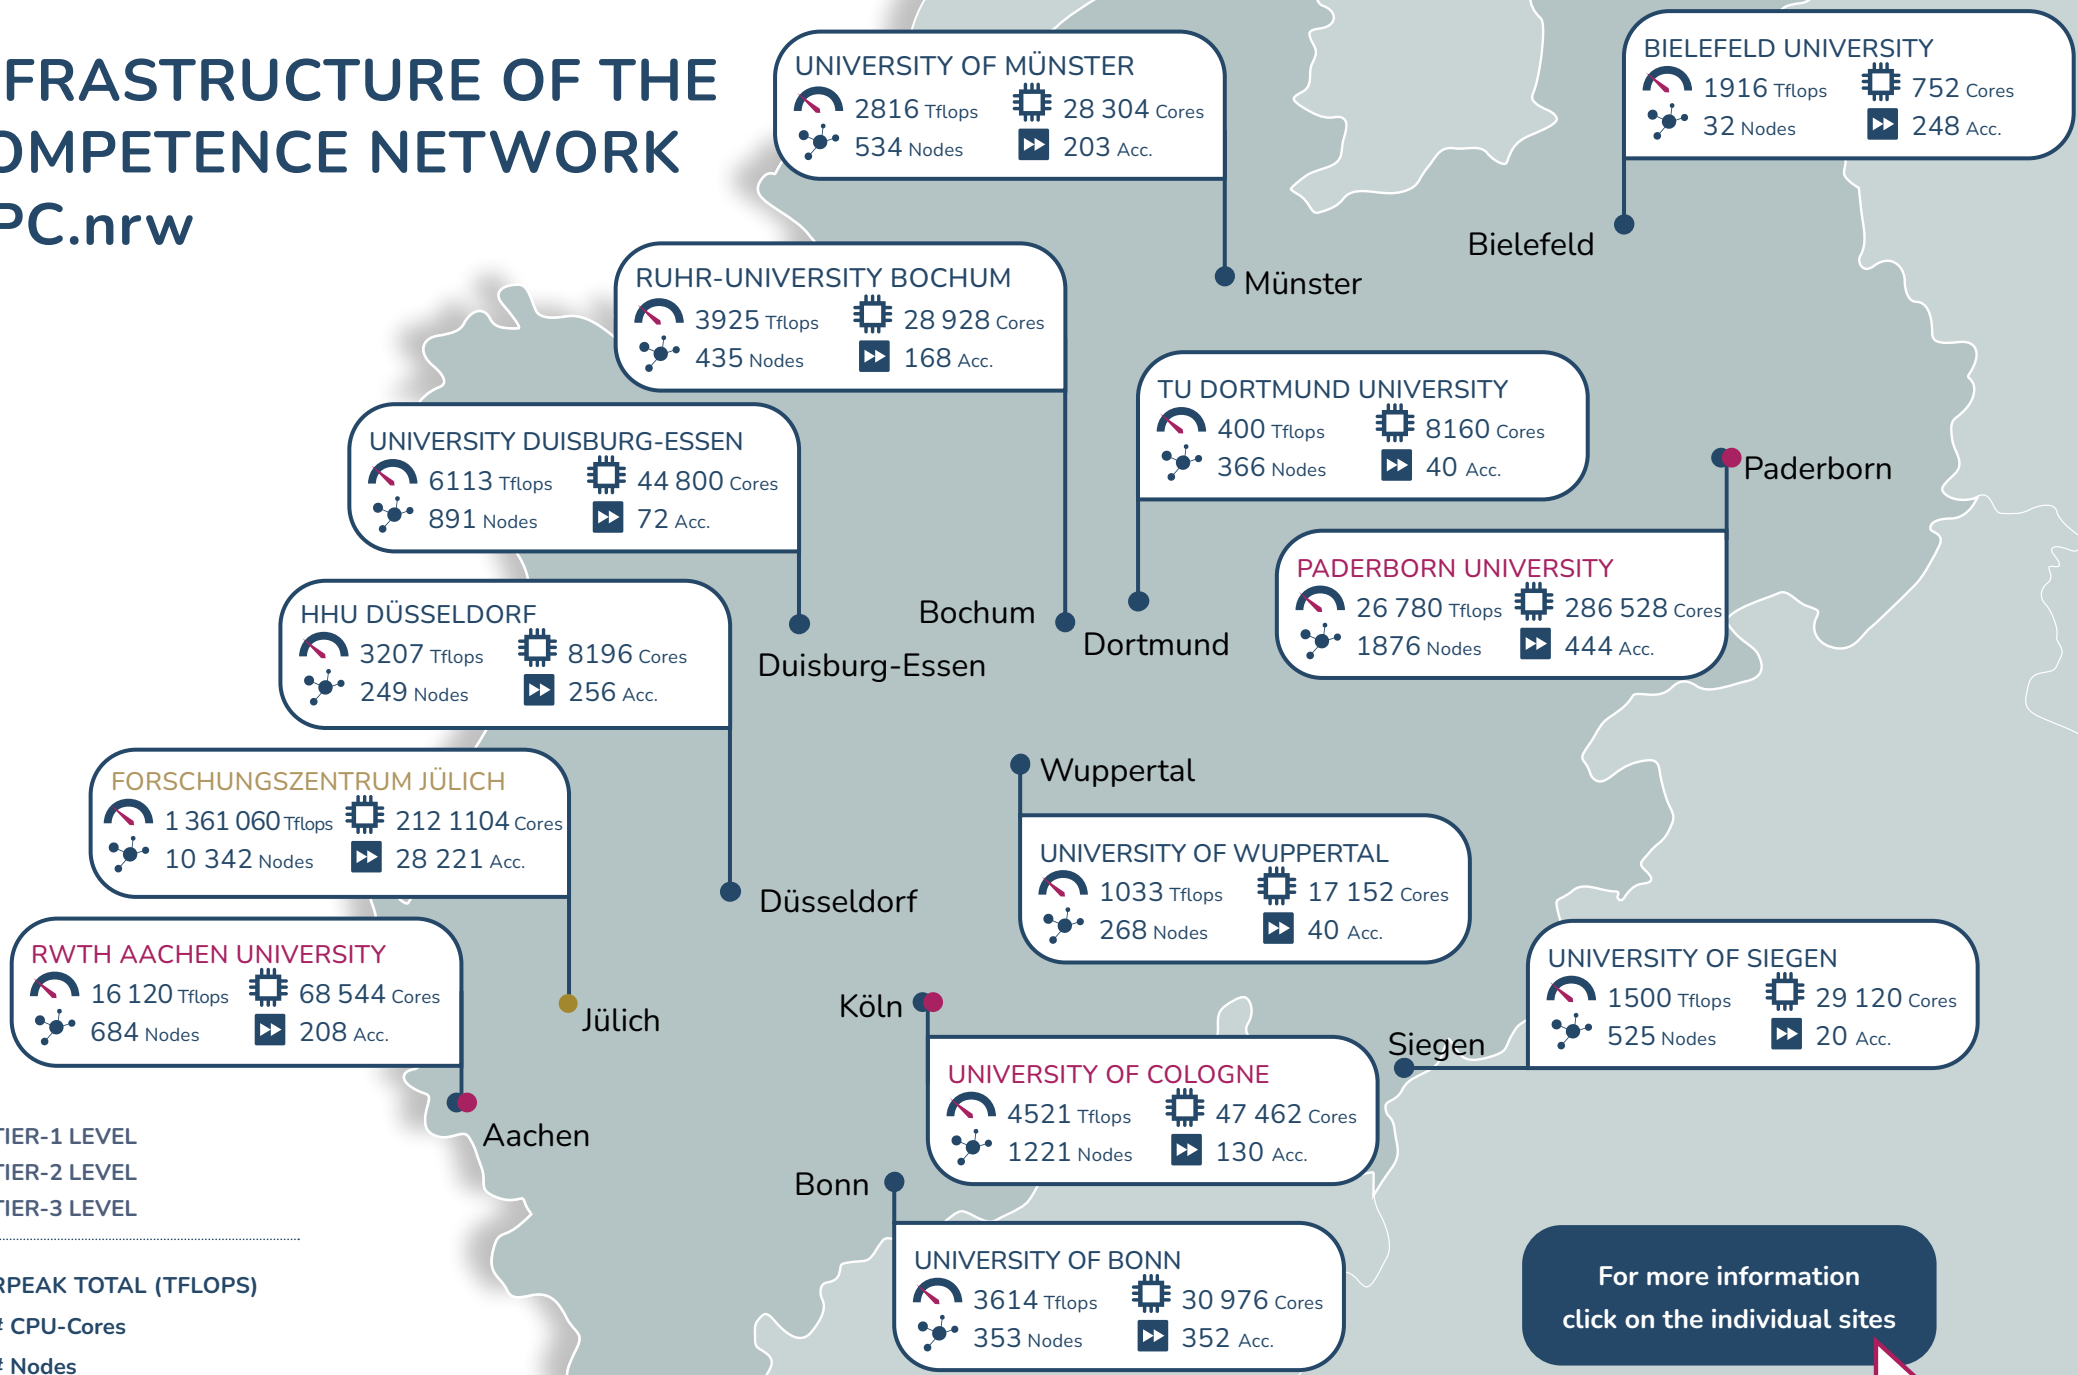

# INFRASTRUCTURE OF THE COMPETENCE NETWORK HPC.nrw

- TIER-1 LEVEL
- TIER-2 LEVEL
- TIER-3 LEVEL

-  RPEAK TOTAL (TFLOPS)
-  # CPU-Cores
-  # Nodes
-  # Accelerators

For more information  
click on the individual sites