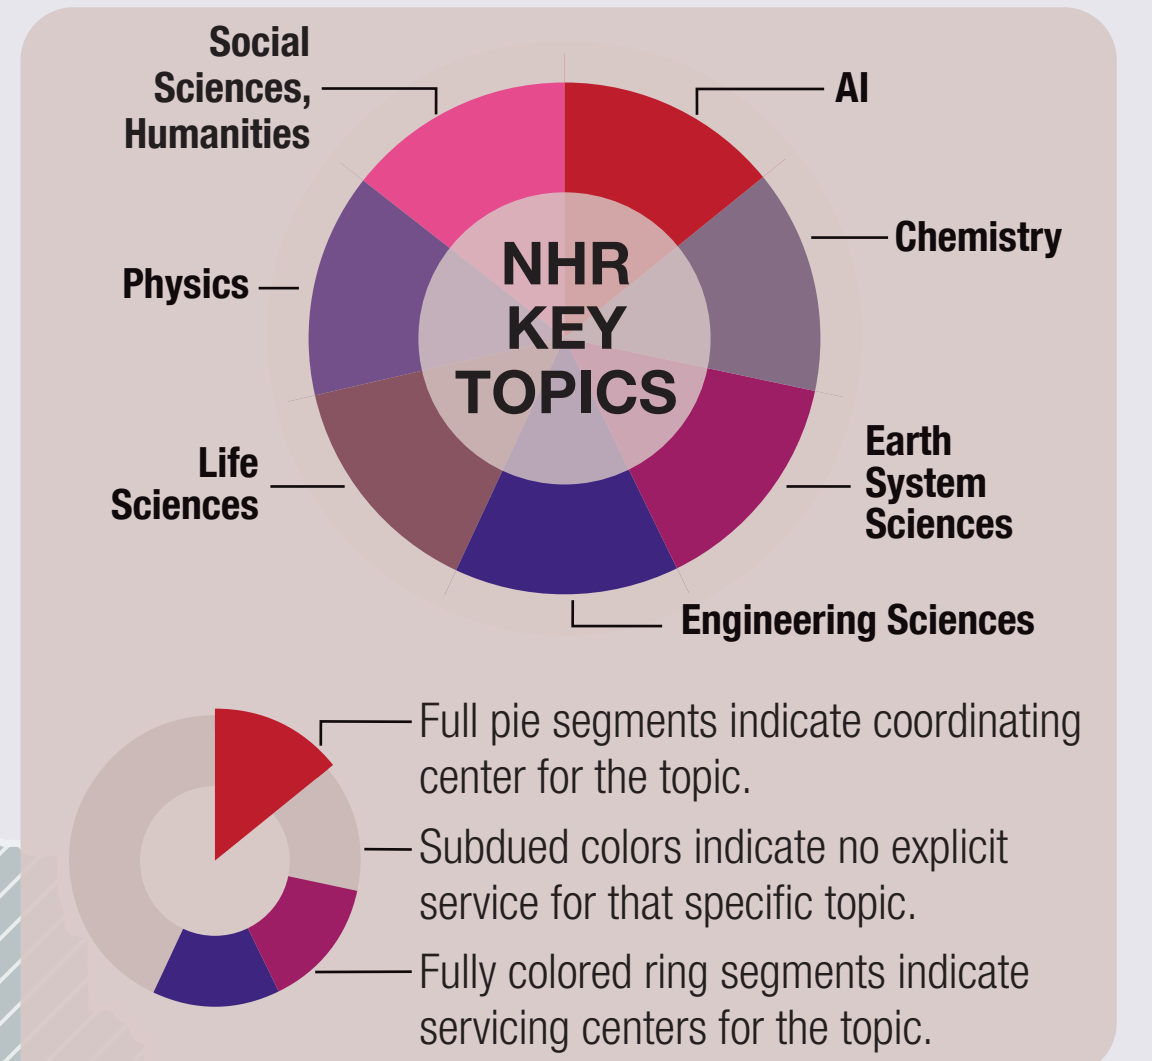

HLRN
Locations Berlin, Göttingen,
Federal states Berlin, State of Brandenburg, Bremen, Hamburg, Mecklenburg-Western Pomerania, Lower Saxony, Schleswig-Holstein
Info: **Contact:**

HPC.NRW
Locations Aachen, Cologne, Bielefeld, Bochum, Bonn, Dortmund, Düsseldorf, Duisburg-Essen, Jülich, Münster, Paderborn, Siegen, Wuppertal
Federal state North Rhine-Westphalia
Info: **Contact:**

HKHLR
Locations Darmstadt, Giessen, Kassel, Marburg
Federal state Hesse
Info: **Contact:**

KONWIHR
Locations Garching, Erlangen
Federal state Bavaria
Info: **Contact:**

bwHPC
Locations Freiburg, Heidelberg, Karlsruhe, Esslingen, Tübingen, Ulm, Mannheim, Hohenheim, Konstanz, Stuttgart
Federal state Baden Württemberg
Info: **Contact:**

IT-Zentrum der Thüringer Hochschulen
Locations Jena, Ilmenau
Federal state Thuringia
Info: **Contact:**

HPC & AI Trainings

Check for a training near you!

AI Service Centers

Handle resource requirements and provide support specific for AI workloads on the national level

Hessian Center for AI
Locations Darmstadt
Info: **Contact:**

AI Service Center Berlin Brandenburg
Locations Potsdam
Info: **Contact:**

KISSKI
Locations Göttingen, Kassel, Hannover
Info: **Contact:**

WestAI
Locations Bonn, Jülich, Aachen, Dortmund, Paderborn
Info: **Contact:**

NHR Centers

Handle medium to large resource requirements with support contacts for all of Germany focusing on specific domains

NHR4CES
Locations Aachen, Darmstadt
Info: **Contact:**

NHR@FAU
Locations Erlangen
Info: **Contact:**

NHR-Nord@Göttingen
Locations Göttingen
Info: **Contact:**

NHR@KIT
Locations Karlsruhe
Info: **Contact:**

NHR@Süd-West
Locations Frankfurt, Kaiserslautern, Mainz, Saarbrücken
Info: **Contact:**

NHR@TUD
Locations Dresden
Info: **Contact:**

NHR@ZIB
Locations Berlin
Info: **Contact:**

PC2
Locations Paderborn
Info: **Contact:**